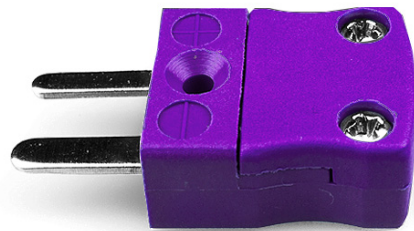

Spina per connettore per termocoppia in miniatura JM-E-M Tipo E JIS

Miniature in-line Plug
(dimensions in mm)

Labfacility are the UK's leading manufacturer of Temperature Sensors, Thermocouple Connectors and associated Temperature Instrumentation and stockings of Thermocouple Cables. The Company has been trading since 1971 and is ISO9001 accredited.

Spina per connettore per termocoppia in miniatura JM-E-M Tipo E JIS

Con perni piatti adatti al tipo termocoppia e ideali per l'uso generale, tutti i contatti sono polarizzati per garantire una corretta connessione. Questi connettori accettano cavi termocoppie fino a 4 mm di diametro.

Specifiche**Specifications**

Product Code	XE-9230-001
General Description	Ideal for general purpose use. Contacts are polarised to ensure correct connection.
Thermocouple Type	E JIS
Connector Type	Plug
Connector Size	Miniature
Colour	Violet
Max. Temperature	220°C
Pins	Flat Pins
+Positive Contact	Nickel Chromium
-Negative Contact	Copper Nickel
Standards Met	BS EN 50212:1997. RoHS