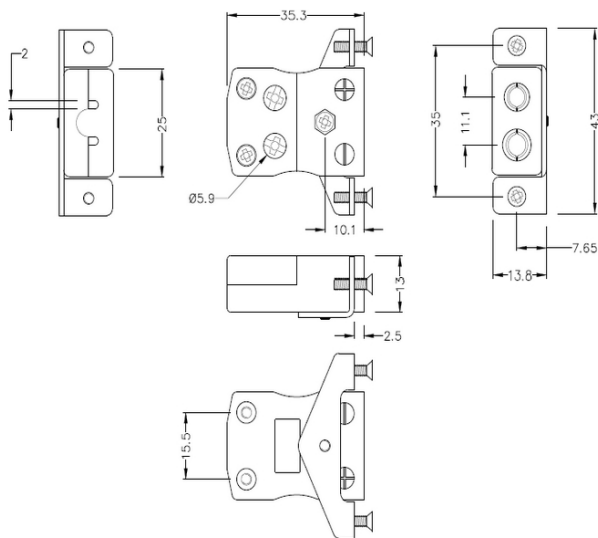

Montaggio standard a pannello a filo rapido con staffa in acciaio inox AS-K-SSPFQ Tipo K ANSI

Standard Socket - Quick Wire with stainless steel mounting bracket
(dimensions in mm)

Labfacility are the UK's leading manufacturer of Temperature Sensors, Thermocouple Connectors and associated Temperature Instrumentation and stockings of Thermocouple Cables. The Company has been trading since 1971 and is ISO9001 accredited.

Connettore termocoppia standard a montaggio rapido con supporto in acciaio inox AS-K-SSPFQ Tipo K ANSI

Pensato per l'uso in processi pi industriali ma pu essere impiegato in tutte le applicazioni a desiderazione.
Connessione 'jab-in' facile per terminazione rapida, basta spingere il filo e stringere la vite

Specifiche**Specifications**

Product Code	XE-1439-001
General Description	Easy 'jab-in' connection for rapid termination, just push wire in and tighten screw
Thermocouple Type	K ANSI
Connector Type	Quick Wire Socket with SS Bracket
Connector Size	Standard
Colour	Yellow
Max. Temperature	220°C
+Positive Contact	Nickel Chromium
-Negative Contact	Nickel Alloy
Standards Met	BS EN 50212:1997. RoHS