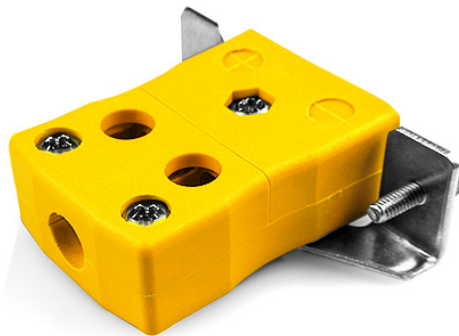

Montaggio standard a pannello a filo rapido con staffa in acciaio inox AS-K-SSPFQ Tipo K ANSI

Standard Socket - Quick Wire with stainless steel mounting bracket
(dimensions in mm)

Labfacility are the UK's leading manufacturer of Temperature Sensors, Thermocouple Connectors and associated Temperature Instrumentation and stockings of Thermocouple Cables. The Company has been trading since 1971 and is ISO9001 accredited.

Connettore termocoppia standard a montaggio rapido con supporto in acciaio inox AS-K-SSPFQ Tipo K ANSI

Pensato per l'uso in processi pi industriali ma pu essere impiegato in tutte le applicazioni a desiderazione.
Connessione 'jab-in' facile per terminazione rapida, basta spingere il filo e stringere la vite

Specifiche**Specifications**

Product Code	XE-1439-001
General Description	Easy 'jab-in' connection for rapid termination, just push wire in and tighten screw
Thermocouple Type	K ANSI
Connector Type	Quick Wire Socket with SS Bracket
Connector Size	Standard
Colour	Yellow
Max. Temperature	220°C
+Positive Contact	Nickel Chromium
-Negative Contact	Nickel Alloy
Standards Met	BS EN 50212:1997. RoHS