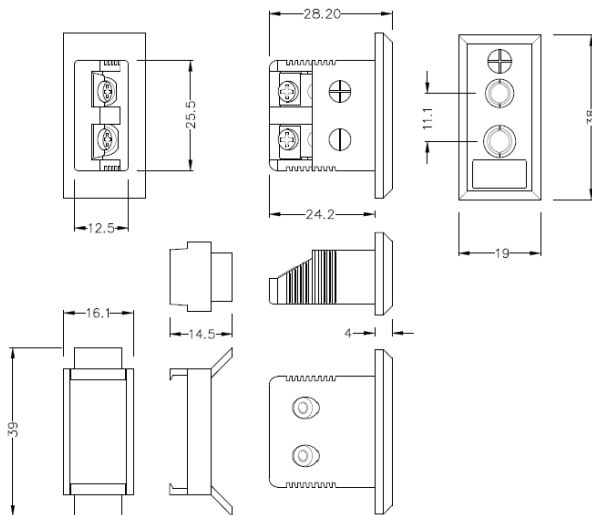

## Presse standard per connettore termocoppia rettangolare IS-T-FF Tipo T IEC

**Standard Fascia Socket (with nylon mounting clip)**  
(dimensions in mm)

Labfacility are the UK's leading manufacturer of Temperature Sensors, Thermocouple Connectors and associated Temperature Instrumentation and stockings of Thermocouple Cables. The Company has been trading since 1971 and is ISO9001 accredited.

**Presa standard per connettore termocoppia rettangolare IS-T-FF Tipo T IEC**

Pinza in nylon per un fissaggio rapido e semplice al pannello. Tutte le prese di montaggio della fascia sono polarizzate tramite pin di dimensioni disuguali

**Specifiche****Specifications**

<b>Product Code</b>	XE-1497-001
<b>General Description</b>	Accepts standard round pin plug connector. Nylon clip for quick, simple fixing to panel
<b>Thermocouple Type</b>	T IEC
<b>Connector Type</b>	Fascia Mounting Socket
<b>Connector Size</b>	Standard
<b>Colour</b>	Brown
<b>Max. Temperature</b>	120°C
<b>+Positive Contact</b>	Copper
<b>-Negative Contact</b>	Copper Nickel
<b>Standards Met</b>	BS EN 50212:1997. RoHS