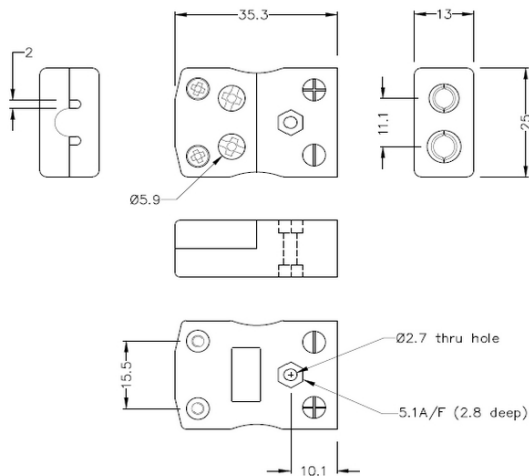

## Pres a standard per connettore termocoppia a filo rapido IS-J-FQ Tipo J IEC

**Standard in-line Socket - Quick Wire**  
(dimensions in mm)

Labfacility are the UK's leading manufacturer of Temperature Sensors, Thermocouple Connectors and associated Temperature Instrumentation and stockings of Thermocouple Cables. The Company has been trading since 1971 and is ISO9001 accredited.

**Presa standard per connettore termocoppia a filo rapido IS-J-FQ Tipo J IEC**

Connessione facile da 'jab-in' per terminazione rapida, basta spingere il filo e stringere la vite. I contatti sono polarizzati per evitare connessioni errate

**Specifiche****Specifications**

<b>Product Code</b>	XE-1472-001
<b>General Description</b>	Easy 'jab-in' connection for rapid termination, contacts are polarised to prevent incorrect connection.
<b>Thermocouple Type</b>	J IEC
<b>Connector Type</b>	Quick Wire Socket
<b>Connector Size</b>	Standard
<b>Colour</b>	Black
<b>Max. Temperature</b>	220°C
<b>+Positive Contact</b>	Iron
<b>-Negative Contact</b>	Copper Nickel
<b>Standards Met</b>	BS EN 50212:1997. RoHS
<b>Series</b>	Standard Connector