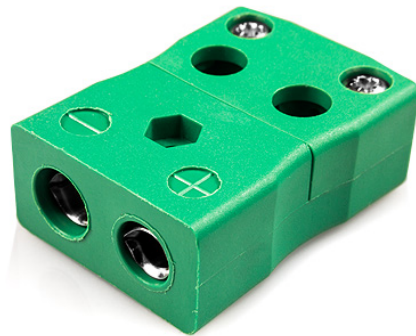

Pres**a** standard per connettore termocoppia a filo rapido IS-K-FQ Tipo K IEC

Standard in-line Socket - Quick Wire
(dimensions in mm)

Labfacility are the UK's leading manufacturer of Temperature Sensors, Thermocouple Connectors and associated Temperature Instrumentation and stockings of Thermocouple Cables. The Company has been trading since 1971 and is ISO9001 accredited.

Presca standard per connettore termocoppia a filo rapido IS-K-FQ Tipo K IEC

Connessione facile da 'jab-in' per terminazione rapida, basta spingere il filo e stringere la vite. I contatti sono polarizzati per evitare connessioni errate

Specifiche**Specifications**

Product Code	XE-1412-001
General Description	Easy 'jab-in' connection for rapid termination, contacts are polarised to prevent incorrect connection.
Thermocouple Type	K IEC
Connector Type	Quick Wire Socket
Connector Size	Standard
Colour	Green
Max. Temperature	220°C
+Positive Contact	Nickel Chromium
-Negative Contact	Nickel Alloy
Standards Met	BS EN 50212:1997. RoHS
Series	Standard Connector