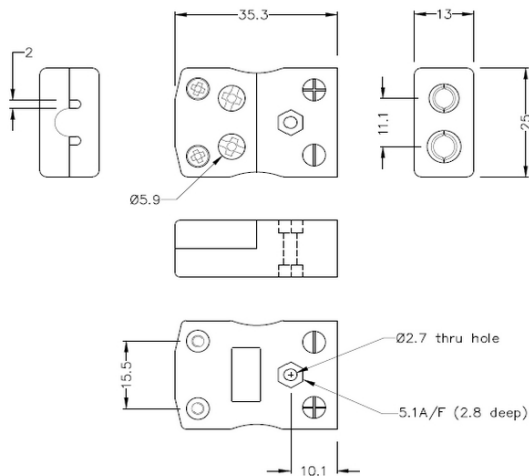

Pres**a** standard per connettore termocoppia a filo rapido IS-K-FQ Tipo K IEC

Standard in-line Socket - Quick Wire
(dimensions in mm)

Labfacility are the UK's leading manufacturer of Temperature Sensors, Thermocouple Connectors and associated Temperature Instrumentation and stockings of Thermocouple Cables. The Company has been trading since 1971 and is ISO9001 accredited.

Presca standard per connettore termocoppia a filo rapido IS-K-FQ Tipo K IEC

Connessione facile da 'jab-in' per terminazione rapida, basta spingere il filo e stringere la vite. I contatti sono polarizzati per evitare connessioni errate

Specifiche**Specifications**

Product Code	XE-1412-001
General Description	Easy 'jab-in' connection for rapid termination, contacts are polarised to prevent incorrect connection.
Thermocouple Type	K IEC
Connector Type	Quick Wire Socket
Connector Size	Standard
Colour	Green
Max. Temperature	220°C
+Positive Contact	Nickel Chromium
-Negative Contact	Nickel Alloy
Standards Met	BS EN 50212:1997. RoHS
Series	Standard Connector