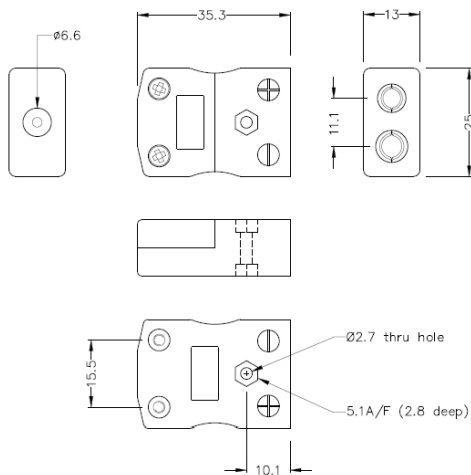

## Connettore termocoppia standard Presa in linea IS-K-F Tipo K IEC

**Standard in-line Socket**  
(dimensions in mm)

Labfacility are the UK's leading manufacturer of Temperature Sensors, Thermocouple Connectors and associated Temperature Instrumentation and stockings of Thermocouple Cables. The Company has been trading since 1971 and is ISO9001 accredited.

**Connettore termocoppia standard Presa in linea IS-K-F Tipo K IEC**

Accetta perni rotondi standard per spine, adatti per applicazioni industriali

**Specifiche****Specifications**

<b>Product Code</b>	XE-1402-001
<b>General Description</b>	Accepts standard round plug pins, contacts are polarised to prevent incorrect connection.
<b>Thermocouple Type</b>	K IEC
<b>Connector Type</b>	Socket
<b>Connector Size</b>	Standard
<b>Colour</b>	Green
<b>Max. Temperature</b>	220°C
<b>+Positive Contact</b>	Nickel Chromium
<b>-Negative Contact</b>	Nickel Alloy
<b>Standards Met</b>	BS EN 50212:1997. RoHS
<b>Series</b>	Standard Connector