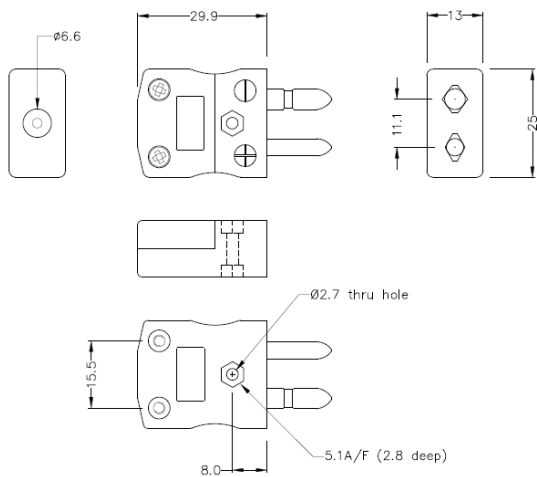

Spina standard per connettore termocoppia IS-T-M Tipo T IEC

Standard in-line Plug
(dimensions in mm)

Labfacility are the UK's leading manufacturer of Temperature Sensors, Thermocouple Connectors and associated Temperature Instrumentation and stockings of Thermocouple Cables. The Company has been trading since 1971 and is ISO9001 accredited.

Spina standard per connettore termocoppia IS-T-M Tipo T IEC

I contatti sono realizzati con vere leghe di termocoppia. Adatto per applicazioni industriali

Specifiche**Specifications**

Product Code	XE-1490-001
General Description	Contacts are polarised to prevent incorrect connection
Thermocouple Type	T IEC
Connector Type	Plug
Connector Size	Standard
Colour	Brown
Max. Temperature	220°C
Pins	Solid Round Pins
+Positive Contact	Copper
-Negative Contact	Copper Nickel
Standards Met	BS EN 50212:1997. RoHS
Series	Standard Connector