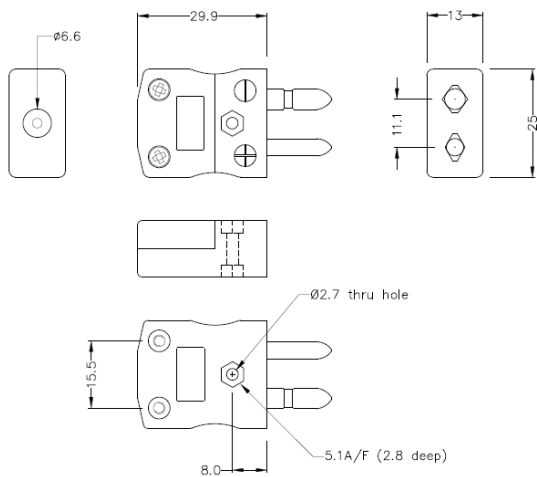

Spina standard per connettore termocoppia IS-J-M Tipo J IEC

Standard in-line Plug
(dimensions in mm)

Labfacility are the UK's leading manufacturer of Temperature Sensors, Thermocouple Connectors and associated Temperature Instrumentation and stockings of Thermocouple Cables. The Company has been trading since 1971 and is ISO9001 accredited.

Spina standard per connettore termocoppia IS-J-M Tipo J IEC

I contatti sono realizzati con vere leghe di termocoppia. Adatto per applicazioni industriali

Specifiche**Specifications**

Product Code	XE-1460-001
General Description	Contacts are polarised to prevent incorrect connection
Thermocouple Type	J IEC
Connector Type	Plug
Connector Size	Standard
Colour	Black
Max. Temperature	220°C
Pins	Solid Round Pins
+Positive Contact	Iron
-Negative Contact	Copper Nickel
Standards Met	BS EN 50212:1997. RoHS
Series	Standard Connector