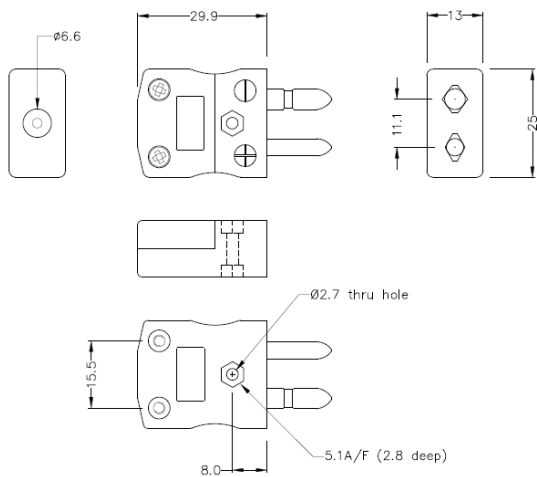

Spina standard per connettore termocoppia IS-K-M Tipo K IEC

Standard in-line Plug
(dimensions in mm)

Labfacility are the UK's leading manufacturer of Temperature Sensors, Thermocouple Connectors and associated Temperature Instrumentation and stockings of Thermocouple Cables. The Company has been trading since 1971 and is ISO9001 accredited.

Spina standard per connettore termocoppia IS-K-M Tipo K IEC

I contatti sono realizzati con vere leghe di termocoppia. Adatto per applicazioni industriali

Specifiche**Specifications**

Product Code	XE-1400-001
General Description	Contacts are polarised to prevent incorrect connection
Thermocouple Type	K IEC
Connector Type	Plug
Connector Size	Standard
Colour	Green
Max. Temperature	220°C
Pins	Solid Round Pins
+Positive Contact	Nickel Chromium
-Negative Contact	Nickel Alloy
Standards Met	BS EN 50212:1997. RoHS
Series	Standard Connector