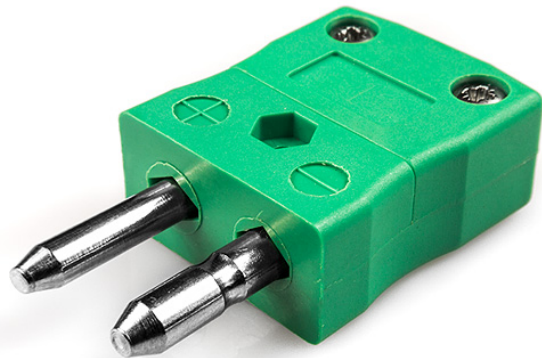

Spina standard per connettore termocoppia IS-K-M Tipo K IEC

Standard in-line Plug
(dimensions in mm)

Labfacility are the UK's leading manufacturer of Temperature Sensors, Thermocouple Connectors and associated Temperature Instrumentation and stockings of Thermocouple Cables. The Company has been trading since 1971 and is ISO9001 accredited.

Spina standard per connettore termocoppia IS-K-M Tipo K IEC

I contatti sono realizzati con vere leghe di termocoppia. Adatto per applicazioni industriali

Specifiche**Specifications**

Product Code	XE-1400-001
General Description	Contacts are polarised to prevent incorrect connection
Thermocouple Type	K IEC
Connector Type	Plug
Connector Size	Standard
Colour	Green
Max. Temperature	220°C
Pins	Solid Round Pins
+Positive Contact	Nickel Chromium
-Negative Contact	Nickel Alloy
Standards Met	BS EN 50212:1997. RoHS
Series	Standard Connector