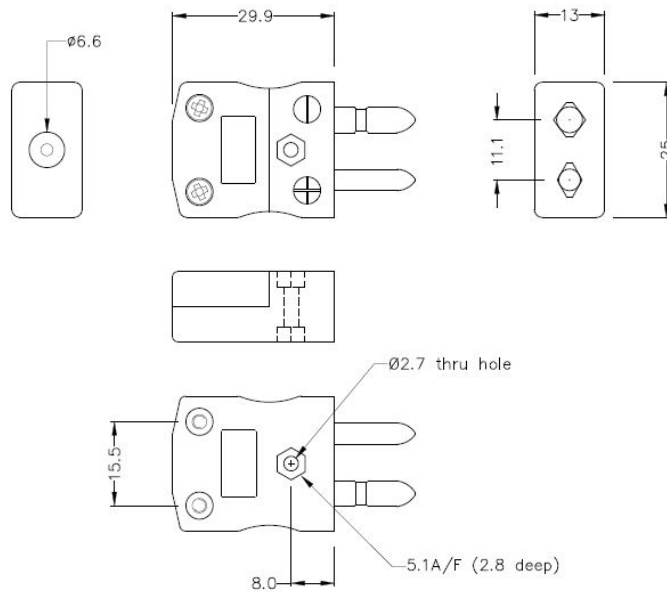

Spina standard del connettore termocoppia

Standard in-line Plug
(dimensions in mm)

Standard in-line Socket
(dimensions in mm)

Labfacility are the UK's leading manufacturer of Temperature Sensors, Thermocouple Connectors and associated Temperature Instrumentation and stockings of Thermocouple Cables. The Company has been trading since 1971 and is ISO9001 accredited.

Spina standard del connettore termocoppia

I contatti sono fatti da vere leghe Thermocouple. Adatto ad applicazioni industriali

Indicazioni**Specifications**

Product Code	XE-1048-001
General Description	Contacts are polarised to prevent incorrect connection
Thermocouple Type	E IEC
Connector Size	Standard
Connector Type	Plug & Socket
Colour	Violet
Max. Temperature	220°C
Pins	Solid Round Pins
+Positive Contact	Nickel Chromium
-Negative Contact	Copper Nickel
Standards Met	BS EN 50212:1997. RoHS