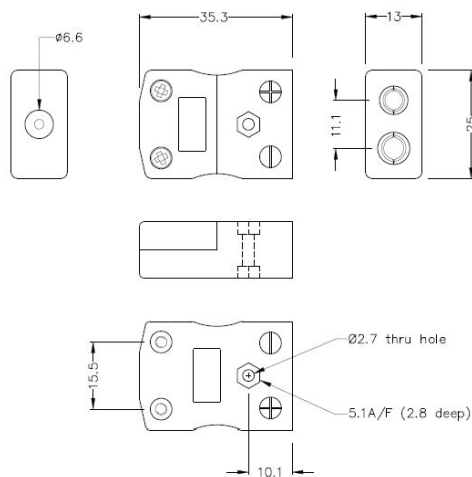

Spina standard del connettore termocoppia

Standard in-line Plug
(dimensions in mm)

Standard in-line Socket
(dimensions in mm)

Labfacility are the UK's leading manufacturer of Temperature Sensors, Thermocouple Connectors and associated Temperature Instrumentation and stockings of Thermocouple Cables. The Company has been trading since 1971 and is ISO9001 accredited.

Spina standard del connettore termocoppia

I contatti sono fatti da vere leghe Thermocouple. Adatto ad applicazioni industriali

Indicazioni**Specifications**

Product Code	XE-1048-001
General Description	Contacts are polarised to prevent incorrect connection
Thermocouple Type	E IEC
Connector Size	Standard
Connector Type	Plug & Socket
Colour	Violet
Max. Temperature	220°C
Pins	Solid Round Pins
+Positive Contact	Nickel Chromium
-Negative Contact	Copper Nickel
Standards Met	BS EN 50212:1997. RoHS