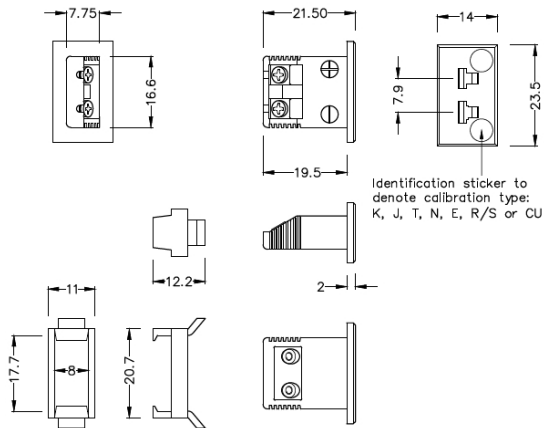

Connettore Termocoppia Rettangolare Miniatura Presa Fascia IM-J-FF Tipo J IEC

Miniature Fascia Socket (with nylon mounting clip)
(dimensions in mm)

Labfacility are the UK's leading manufacturer of Temperature Sensors, Thermocouple Connectors and associated Temperature Instrumentation and stockings of Thermocouple Cables. The Company has been trading since 1971 and is ISO9001 accredited.

Connettore Termocoppia Rettangolare Miniatura Presa Fascia IM-J-FF Tipo J IEC

Pinza in nylon per un fissaggio rapido e semplice al pannello. Tutte le prese di montaggio della fascia sono polarizzate tramite pin di dimensioni disuguali

Specifiche**Specifications**

Product Code	XE-1167-001
General Description	All fascia mounting sockets are polarised by means of unequally sized pins
Thermocouple Type	J IEC
Connector Type	Fascia mounting socket
Connector Size	Miniature
Colour	Black
Max. Temperature	120°C
+Positive Contact	Iron
-Negative Contact	Copper Nickel
Standards Met	BS EN 50212:1997. RoHS
Series	Miniature Connector