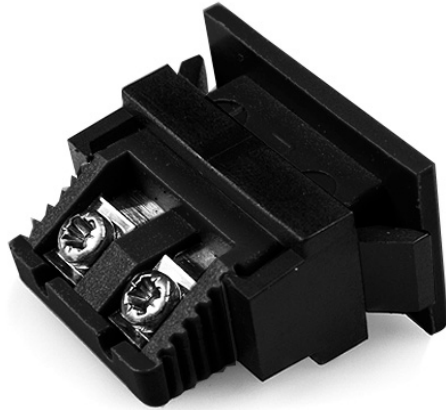

Connettore Termocoppia Rettangolare Miniatura Presa Fascia IM-J-FF Tipo J IEC

Miniature Fascia Socket (with nylon mounting clip)
(dimensions in mm)

Labfacility are the UK's leading manufacturer of Temperature Sensors, Thermocouple Connectors and associated Temperature Instrumentation and stockings of Thermocouple Cables. The Company has been trading since 1971 and is ISO9001 accredited.

Connettore Termocoppia Rettangolare Miniatura Presa Fascia IM-J-FF Tipo J IEC

Pinza in nylon per un fissaggio rapido e semplice al pannello. Tutte le prese di montaggio della fascia sono polarizzate tramite pin di dimensioni disuguali

Specifiche**Specifications**

Product Code	XE-1167-001
General Description	All fascia mounting sockets are polarised by means of unequally sized pins
Thermocouple Type	J IEC
Connector Type	Fascia mounting socket
Connector Size	Miniature
Colour	Black
Max. Temperature	120°C
+Positive Contact	Iron
-Negative Contact	Copper Nickel
Standards Met	BS EN 50212:1997. RoHS
Series	Miniature Connector