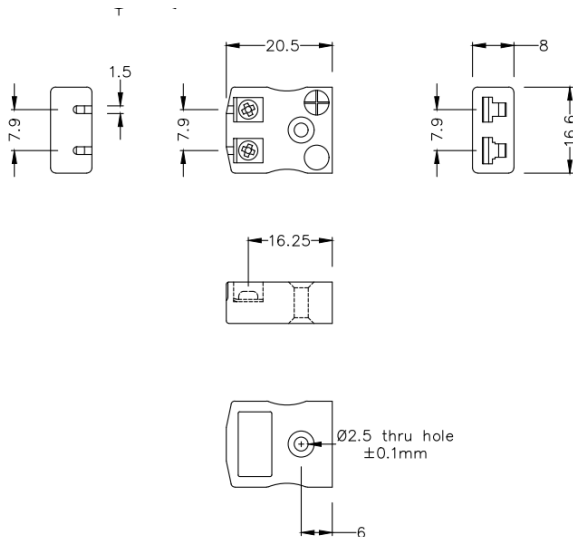

Presca per connettore termocoppia a filo rapido in miniatura IM-E-FQ Tipo E IEC

Miniature in-line Socket - Quick Wire
(dimensions in mm)

Labfacility are the UK's leading manufacturer of Temperature Sensors, Thermocouple Connectors and associated Temperature Instrumentation and stockings of Thermocouple Cables. The Company has been trading since 1971 and is ISO9001 accredited.

Miniatura Quick Wire Connector Presa per termocoppia IM-E-FQ Type E IEC

Connessione facile con il jab-in, basta premere il filo e stringere la vite. I contatti sono polarizzati per evitare terminazioni errate.

Specifiche**Specifications**

Product Code	XE-1342-001
General Description	Easy jab-in connection, just push in wire & tighten screw.
Thermocouple Type	E IEC
Connector Type	Quick Wire Socket
Connector Size	Miniature
Colour	Violet
Max. Temperature	220°C
+Positive Contact	Nickel Chromium
-Negative Contact	Copper Nickel
Standards Met	BS EN 50212:1997. RoHS