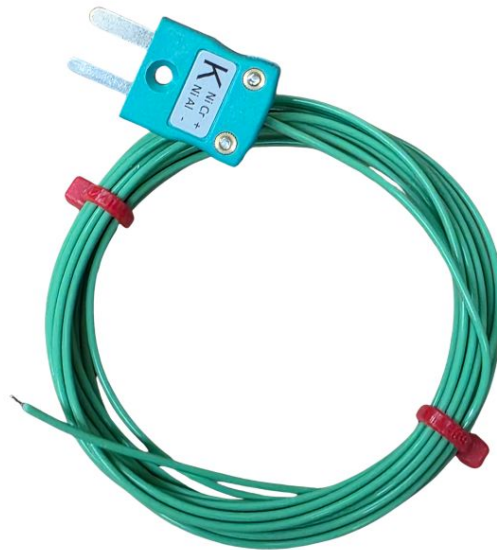

**Termocoppia a coppia piatta isolata con
giunzione IEC a coppia esposta con tappo in
miniatura - Tipo K - Dimensione del filo 1/0,3 mm -
lunghezza 2 M**

Labfacility are the UK's leading manufacturer of Temperature Sensors, Thermocouple Connectors and associated Temperature Instrumentation and stockings of Thermocouple Cables. The Company has been trading since 1971 and is ISO9001 accredited.

Buona resistenza meccanica e flessibilit, resistente a oli, acidi e altri fluidi avversi.

Specifiche

Specifications

Product Code	XE-3485-001
Sensor Type	Fast response, welded exposed junction
Thermocouple Type	K IEC
Cable Connection	Terminated with a miniature flat pin plug
Cable Length	2M
Core / Strands	1/0.3mm
Termination Type	Miniature Plug
Standards Met	(cores & jacket) to IEC-584-3
Insulation Material	Insulation rating: -75°C to 260°C
Series	Exposed Junctions