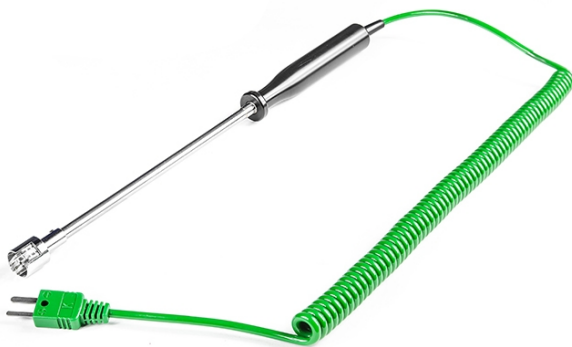

Sonda di superficie portatile - Tipo K

Labfacility are the UK's leading manufacturer of Temperature Sensors, Thermocouple Connectors and associated Temperature Instrumentation and stockings of Thermocouple Cables. The Company has been trading since 1971 and is ISO9001 accredited.

Guaina in acciaio inox con impugnatura sagomata e 2 metri di cavo di prolunga a spirale terminato in un connettore maschio per termocoppia miniaturizzato.

Specifications

Product Code	XE-3840-001
General Description	Handheld Surface Probe
Thermocouple Type	K
Calibration	IEC
Probe Diameter	15mm
Probe Length	170mm
Sheath Material	Stainless steel sheath
Cable Length	2m
Cable Termination	Fitted Plug
Max. Temperature	400°C
Series	Handheld Probe