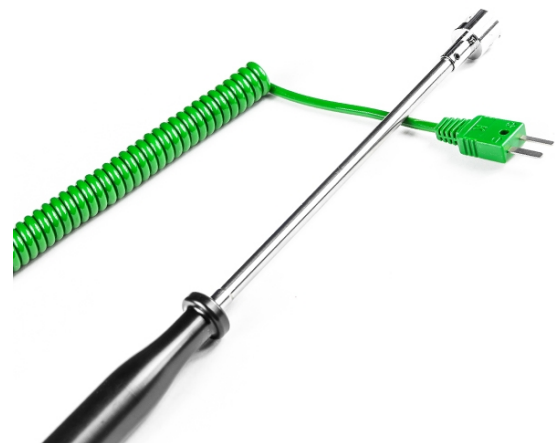

Sonda di superficie portatile - Tipo K

Labfacility are the UK's leading manufacturer of Temperature Sensors, Thermocouple Connectors and associated Temperature Instrumentation and stockings of Thermocouple Cables. The Company has been trading since 1971 and is ISO9001 accredited.

Guaina in acciaio inox con impugnatura sagomata e 2 metri di cavo di prolunga a spirale terminato in un connettore maschio per termocoppia miniaturizzato.

Specifications

Product Code	XE-3840-001
General Description	Handheld Surface Probe
Thermocouple Type	K
Calibration	IEC
Probe Diameter	15mm
Probe Length	170mm
Sheath Material	Stainless steel sheath
Cable Length	2m
Cable Termination	Fitted Plug
Max. Temperature	400°C
Series	Handheld Probe