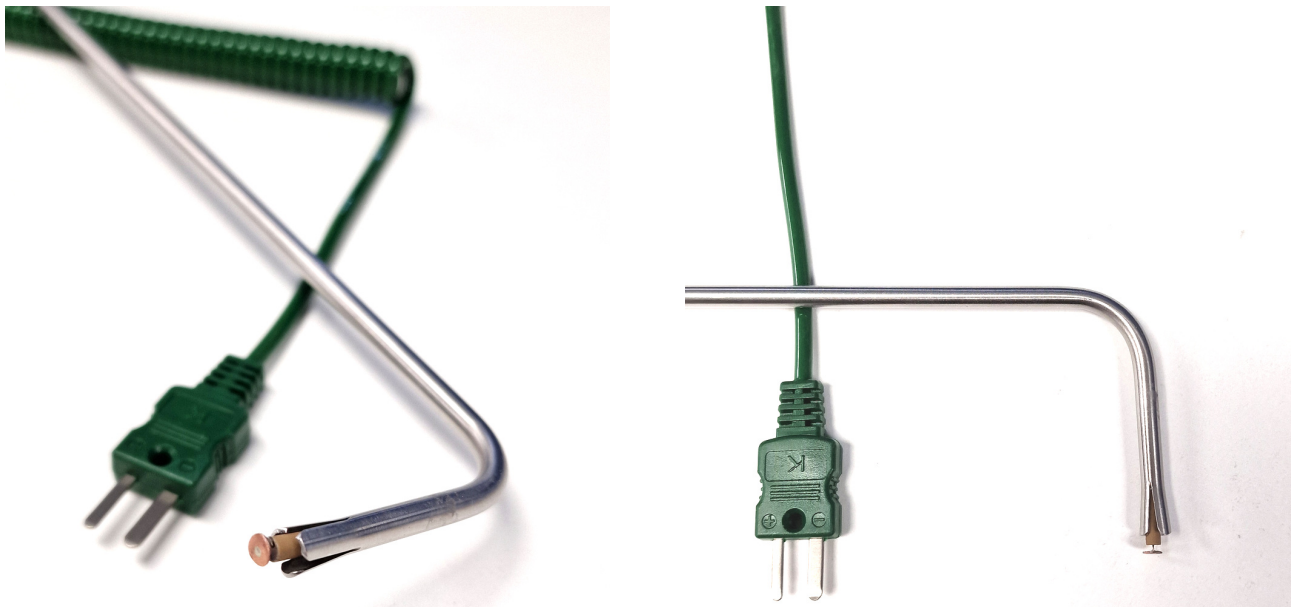

Type K IEC ad angolo retto - punta a disco in rame

Labfacility are the UK's leading manufacturer of Temperature Sensors, Thermocouple Connectors and associated Temperature Instrumentation and stockings of Thermocouple Cables. The Company has been trading since 1971 and is ISO9001 accredited.

Guaina in acciaio inox con manico stampato e 2 metri di cavo di prolunga avvolto terminato in un piccolo tappo termocoppia.

Specifications

Product Code	XE-3817-001
General Description	Surface temperature spring loaded thermocouple with right angled probe and copper disc tip
Thermocouple Type	K
Calibration	IEC
Cable Length	2m
Cable Termination	Fitted Plug
Max. Temperature	+600°C
Dimensions	Probe O8mm(17mmL) Tip x 60mm Hot Leg and O6mm x 180mm Cold Leg with O4.5mm copper disc.
Series	Handheld Probe