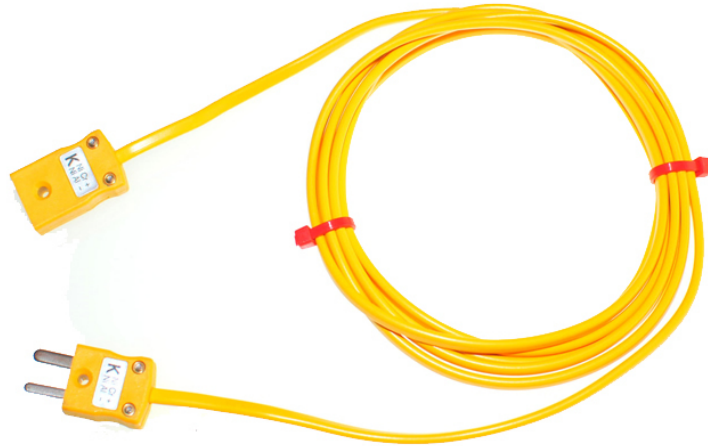

Prolungatori in PVC di tipo K con spina e presa in miniatura (ANSI)

TYPE-K

TYPE-K

Labfacility are the UK's leading manufacturer of Temperature Sensors, Thermocouple Connectors and associated Temperature Instrumentation and stockings of Thermocouple Cables. The Company has been trading since 1971 and is ISO9001 accredited.

Cavi di prolunga in PVC colorati ANSI con connettori a termocoppia in miniatura. Attualmente sono disponibili le seguenti lunghezze di cavo: 2, 5, 10 e 15 metri. Offriamo queste in termocoppia tipo K.

Specifiche
Specifications

General Description	Good general purpose insulation for 'light' environments. Waterproof and very flexible.
Cable Length	2M, 5M, 10M, 15M
Cable Type	Flat Pair Construction
Connector Type	Thermocouple Plug & Socket
Connector Size	Miniature
Core / Strands	7/0.2mm
Conductor Cross Section 7/0.2 (mm²)	0.219
Outer Colour	Yellow
+ Colour	Yellow
- Colour	Red
Drain Wire	No
Insulation Material	PVC Insulated
Loop Resistance 7/0.2 (Ohms per combined metre)	4.5
Max. Temperature	+105°C
Min. Temperature	-10°C
+ Conductor	Nickel Chromium

- Conductor	Nickel Aluminium
Screen	No
Standards Met	Colour code (cores & jacket) to ANSI MC96.1
Thermocouple Type	K
Termination Type	Miniature Thermocouple Plug and Socket
Tolerance	Class 2